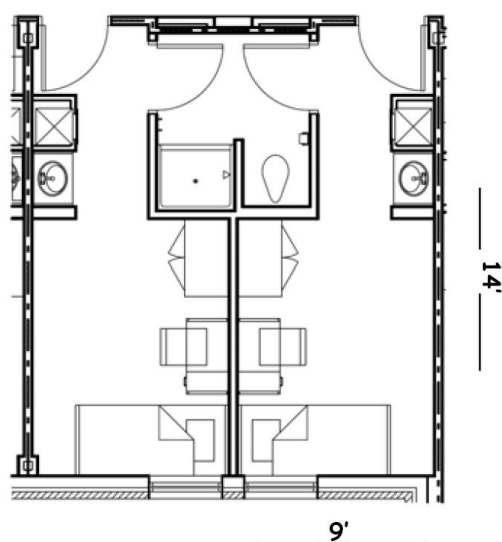

Balsam/Blue Ridge

Private Room

- 1 XL loftable twin bed
- 1 moveable desk
- 1 desk chair
- 1 moveable wardrobe with two drawers

Double Room

- 2 XL loftable twin beds
- 2 moveable desks
- 2 desk chairs
- 2 moveable wardrobes with two drawers

two private rooms shown

Balsam Hall houses approximately 426 students and **Blue Ridge** houses approximately 376 students. The buildings are joined together by a breezeway. Both halls are co-ed by bath, non-smoking, air conditioned and have 24-hour visitation with roommate agreement. Sinks are located in the rooms. Wireless access is available. The buildings consist of private and double rooms. Each floor has two community kitchens, common living room/lounge and two studies. Balsam Hall houses Honor's College students.