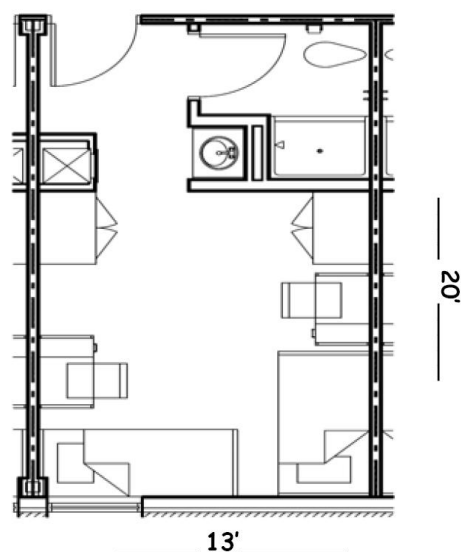

Balsam/Blue Ridge

Private Room

- 1 XL loftable twin bed
- 1 moveable desk
- 1 desk chair
- 1 moveable wardrobe with two drawers

Double Room

- 2 XL loftable twin beds
- 2 moveable desks
- 2 desk chairs
- 2 moveable wardrobes with two drawers

two private rooms shown

Balsam Hall houses approximately 426 students and **Blue Ridge** houses approximately 376 students. The buildings are joined together by a breezeway. Both halls are co-ed by bath, non-smoking, air conditioned and have 24-hour visitation with roommate agreement. Sinks are located in the rooms. Wireless access is available. The buildings consist of private and double rooms. Each floor has two community kitchens, common living room/lounge and two studies. Balsam Hall houses Honor's College students.